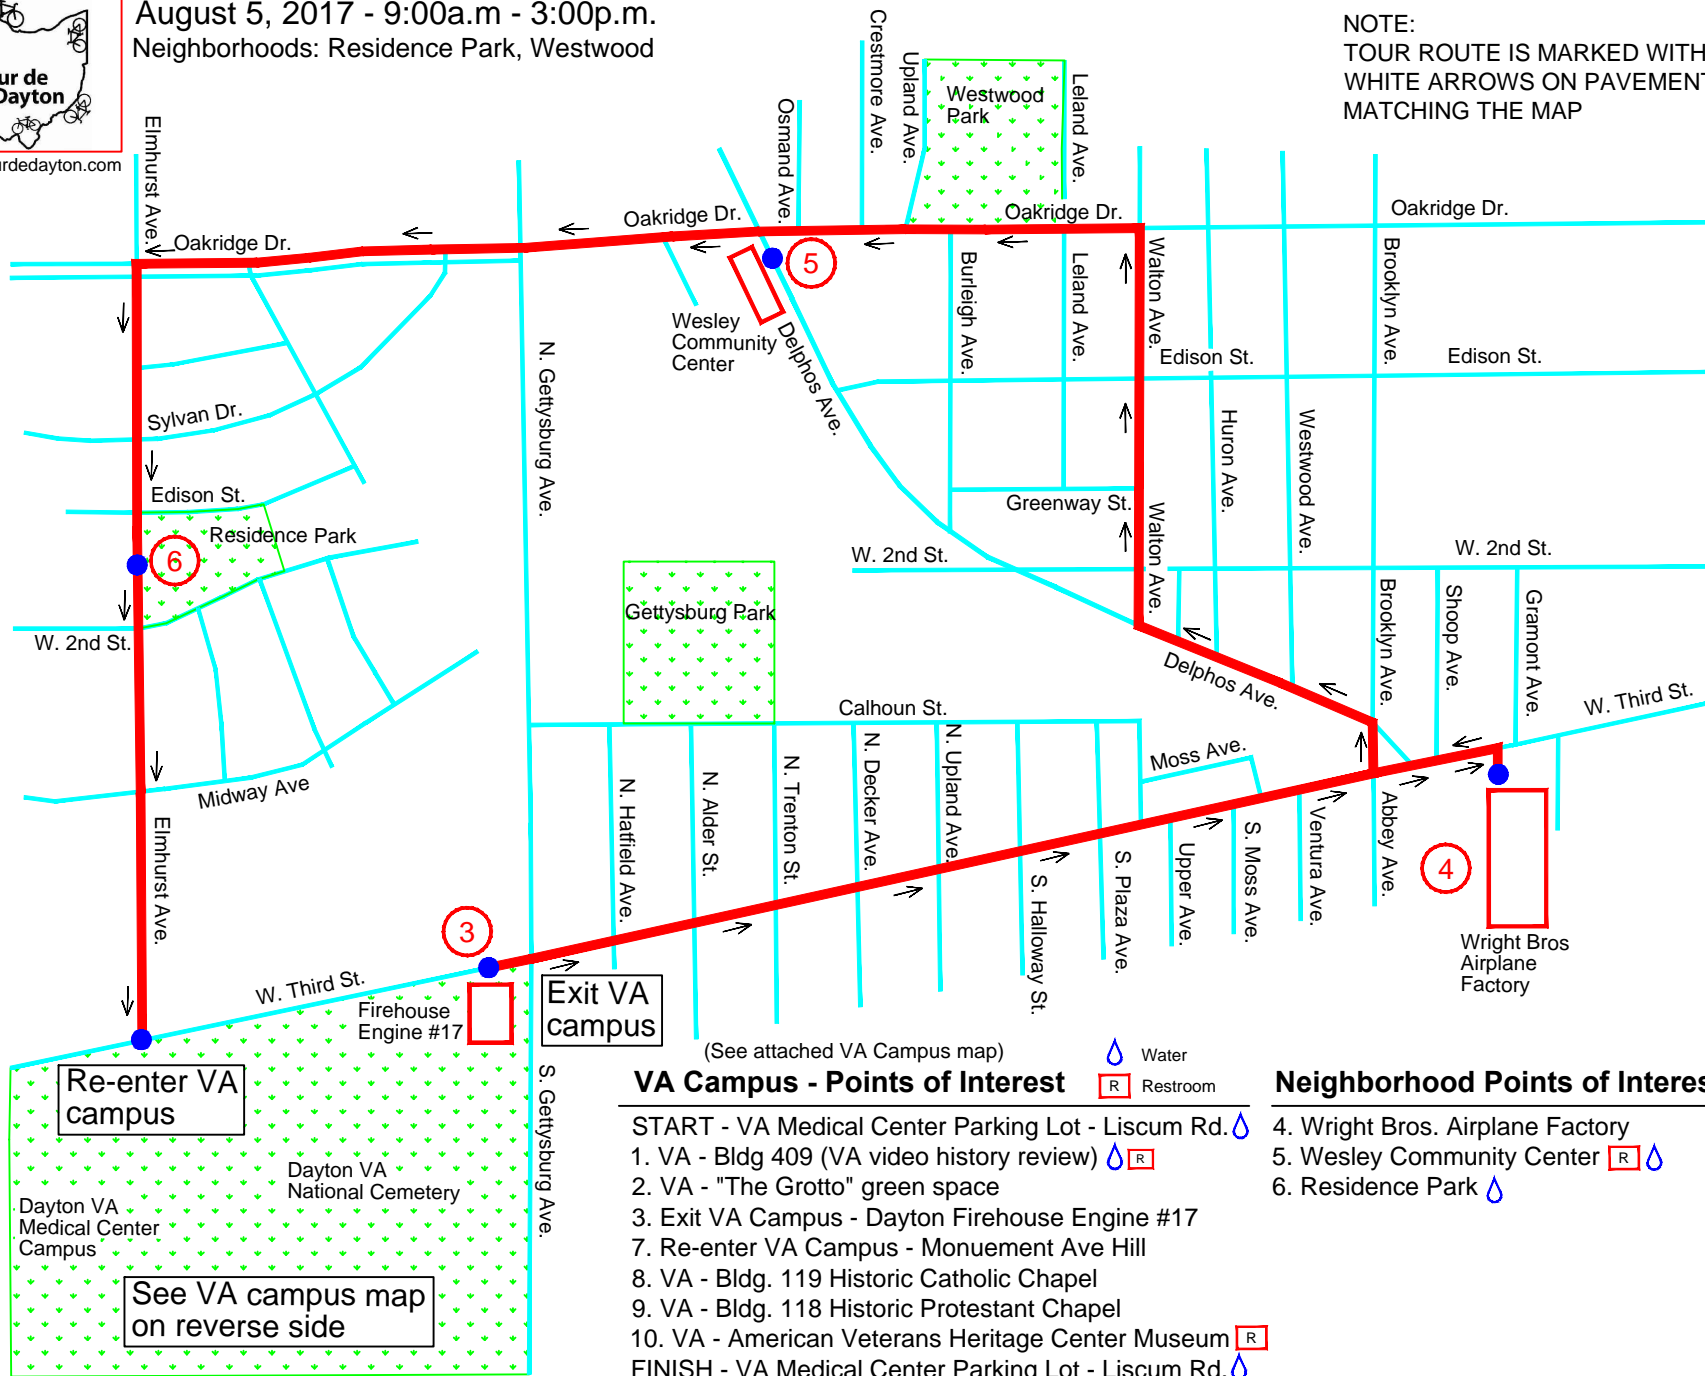

www.tourdedayton.com

August 5, 2017 - 9:00a.m - 3:00p.m.
Neighborhoods: Residence Park, Westwood

NOTE:
TOUR ROUTE IS MARKED WITH
WHITE ARROWS ON PAVEMENT
MATCHING THE MAP

- (See attached VA Campus map)
- VA Campus - Points of Interest**
- START - VA Medical Center Parking Lot - Liscum Rd.
 - 1. VA - Bldg 409 (VA video history review)
 - 2. VA - "The Grotto" green space
 - 3. Exit VA Campus - Dayton Firehouse Engine #17
 - 7. Re-enter VA Campus - Monuement Ave Hill
 - 8. VA - Bldg. 119 Historic Catholic Chapel
 - 9. VA - Bldg. 118 Historic Protestant Chapel
 - 10. VA - American Veterans Heritage Center Museum
 - FINISH - VA Medical Center Parking Lot - Liscum Rd.

- Neighborhood Points of Interest**
- 4. Wright Bros. Airplane Factory
 - 5. Wesley Community Center
 - 6. Residence Park